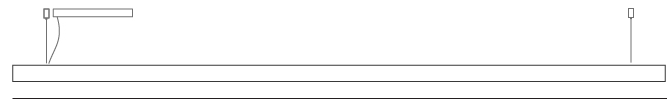

PROJECT	
TYPE	
SPECIFIER	
QUANTITY	
DATE	

LED60 SUSPENSION

D71016-

base number
Color   Finish
Temperature   Options

1. To build a product code in our configurator select the specify button on the base model # product page
2. To build a manual product code on this datasheet choose from the options listed below in blue font and add the suffix to the base model #

GENERAL

Series: Woodlin
Subseries: LED60
Brand: Tunto
Division: Design
Mounting Type: Suspension
Mounting Location: Ceiling
Subcategory: Profile

PHYSICAL

Shape: Rectangle
Length (mm): 1000
Length (in): 39 3/8
Width (mm): 60
Width (in): 2 3/8
Height (mm): 60
Height (in): 2 3/8
Max. Overall Height (mm): 2060
Max. Overall Height (in): 81 1/8
Light Distribution: Direct
Diffuser: Opal
Fixture Finish: [WAL / ASH / OAK / BLK / WHI](#)
Fixture Material: Wood
Cable Details: 2000mm / 78 3/4"

ELECTRICAL

Lamp Type: LED
Input Wattage (W): 43
Total Output Wattage (W): 38
Dimming: Tri-Mode (Non-Dimming and Phase Dimming (120Vac only) and 0-10V Dimming)
Driver Included: Yes
Driver Location: Integrated
Driver Type: Constant Current - Universal
Driver Class: Class 2
Input Voltage (V): 120 - 277
Constant Current (MA): 700

LED

Color Temperature (°K): [2700 / 3000 / 4000](#)
Max. Delivered Lumen (lm): 3240
CRI: >93 CRI
Lamp Life (hrs): 50000

OPTICAL

RATINGS AND CERTIFICATIONS

Certified By: Certified for North American Standards
IP rating: IP20

1000mm 39 3/8"

60mm 2 3/8"

Direct